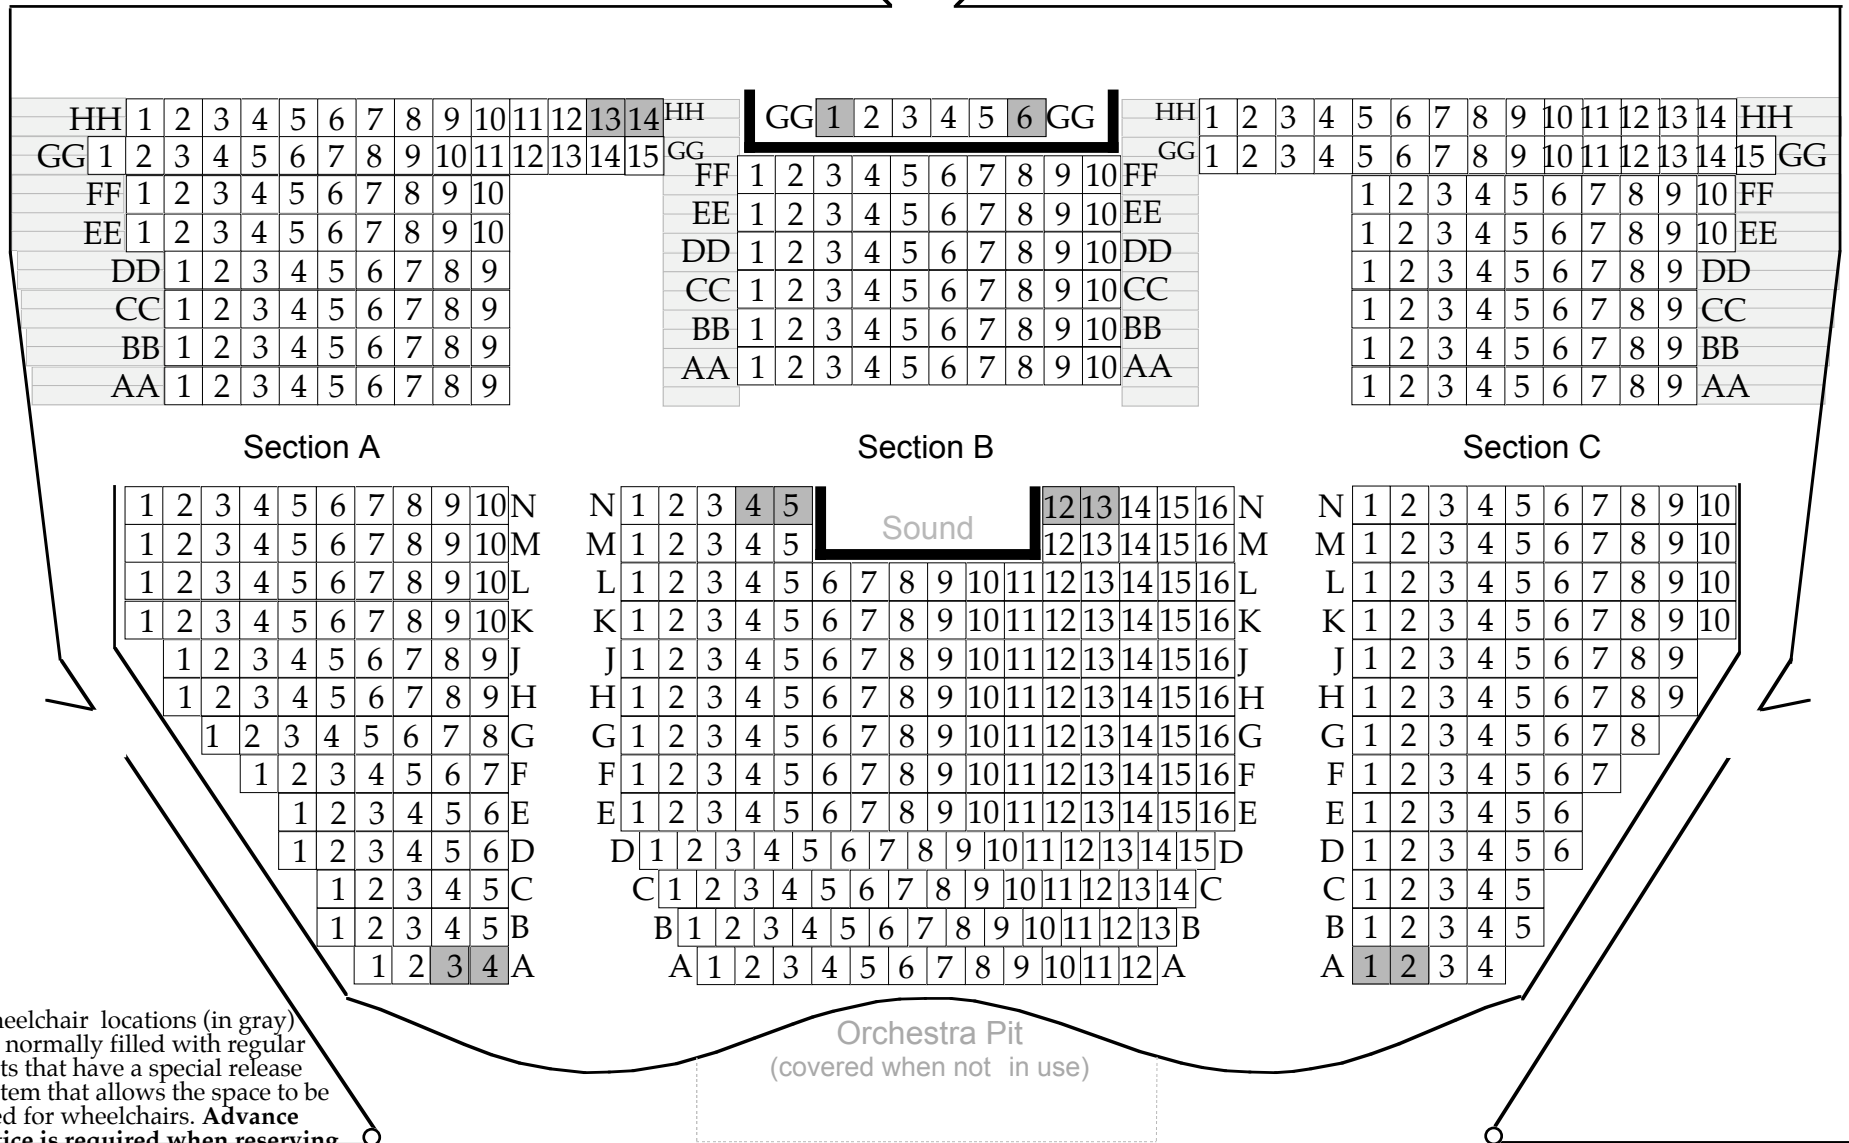

Corvallis High School Theater
 1400 NW Buchanan
 Corvallis, OR 97330

Wheelchair locations (in gray) are normally filled with regular seats that have a special release system that allows the space to be used for wheelchairs. **Advance notice is required when reserving wheelchair spaces.** The locations are:
 Section A, Row A, Seats 3/4 (two seats=1 space)
 Section C, Row A, Seats 1/2 (two seats=1 space)
 Section B, Row N, Seat 4/5 and Seat 12/13 (two seats=1 space)
 Section A, Row HH, Seats 13/14 (two seats=1 space)
 Section B, Row GG, Seat 1 and Seat 6 (one seat=1 space)

Stage