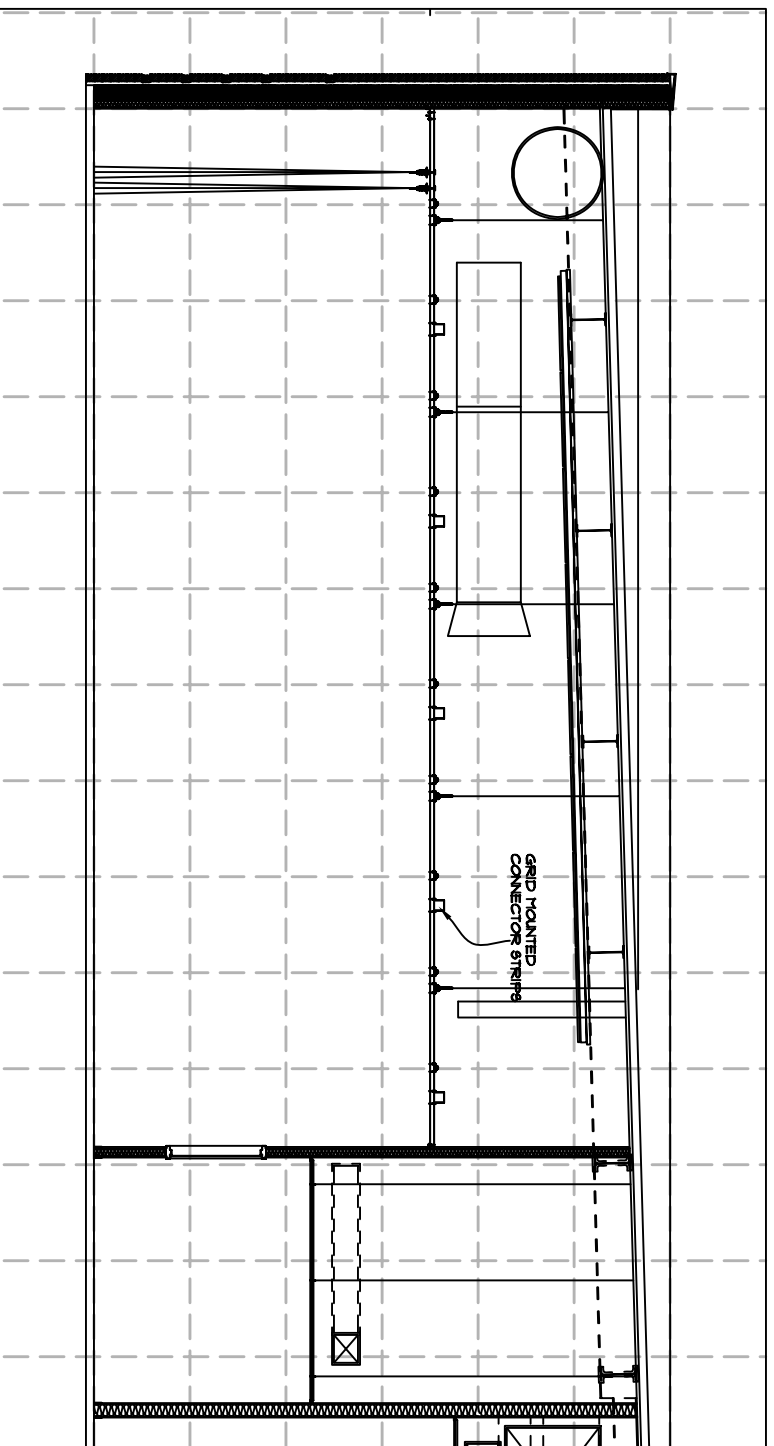

NOTES:

CORVALLIS HIGH SCHOOL
CORVALLIS, OREGON
BLACKBOX THEATER - SECTIO
Sheet Size: 8.5" x 11" scale: 1/8" = 1'-0"