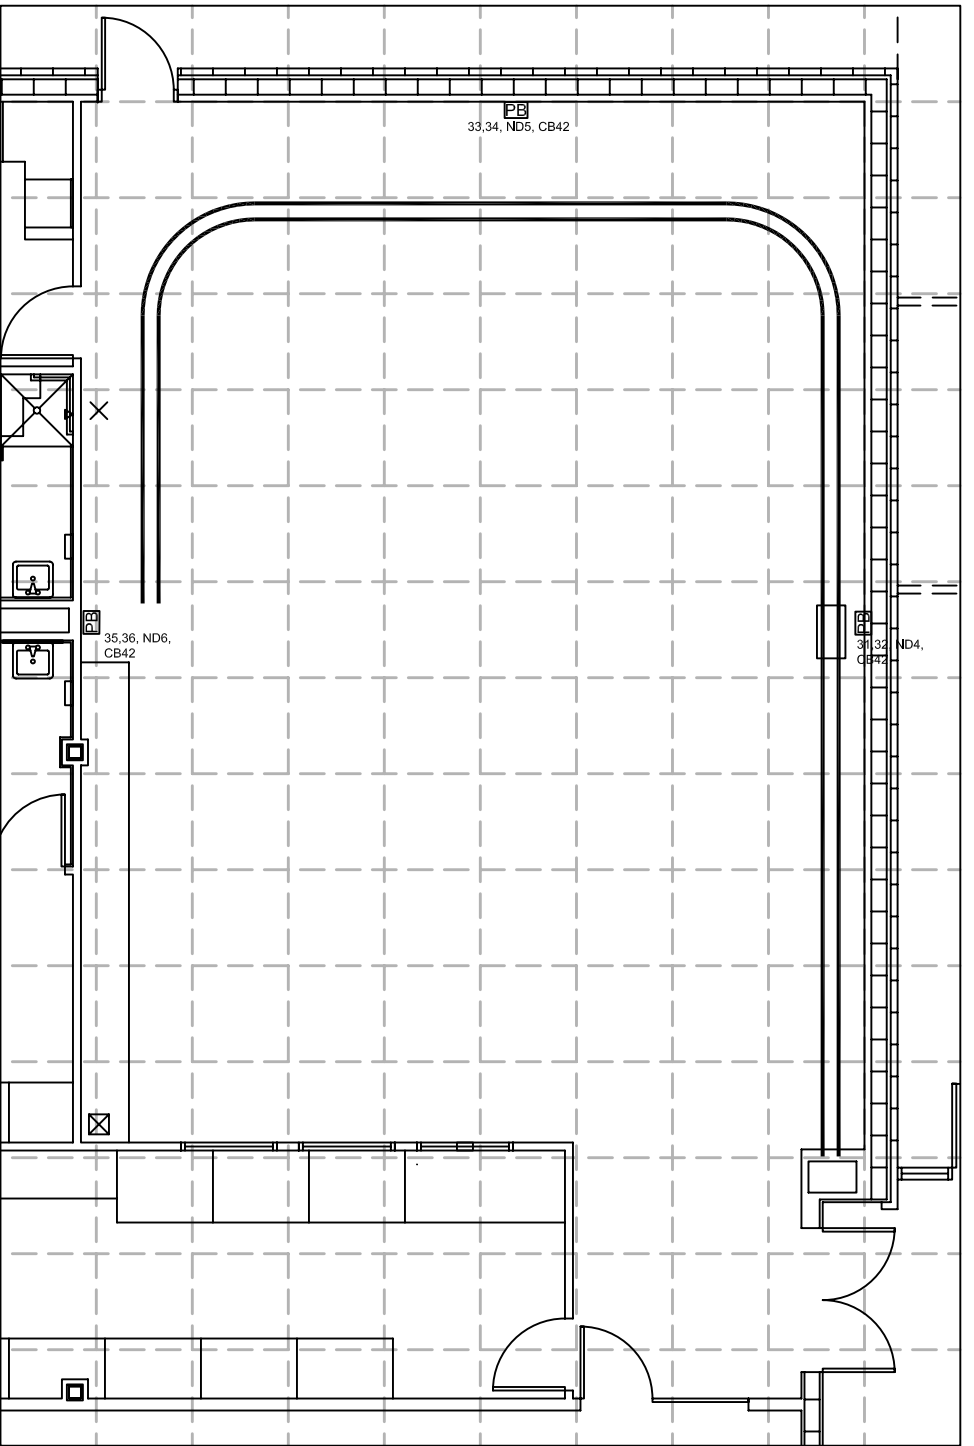

CORVALLIS HIGH SCHOOL
CORVALLIS, OREGON
BLACKBOX THEATER - PLAN
Sheet Size: 8.5" x 11" scale: 1/8" = 1'-0"

NOTES: