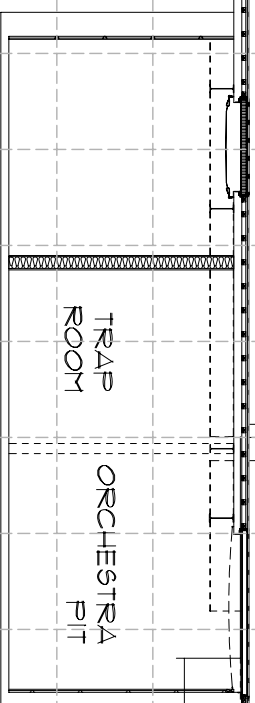

62'-0"
O.PARPAET

59'-0"
B.O.STRUCT.

49'-0"
B.O.GRID

22'

18'

CORVALLIS HIGH SCHOOL
CORVALLIS, OREGON
Auditorium - Long Section
Sheet Size: 22" x 34" scale: 1/4"=1'-0"
Sheet Size: 11" x 17" scale: 1/8"=1'-0"