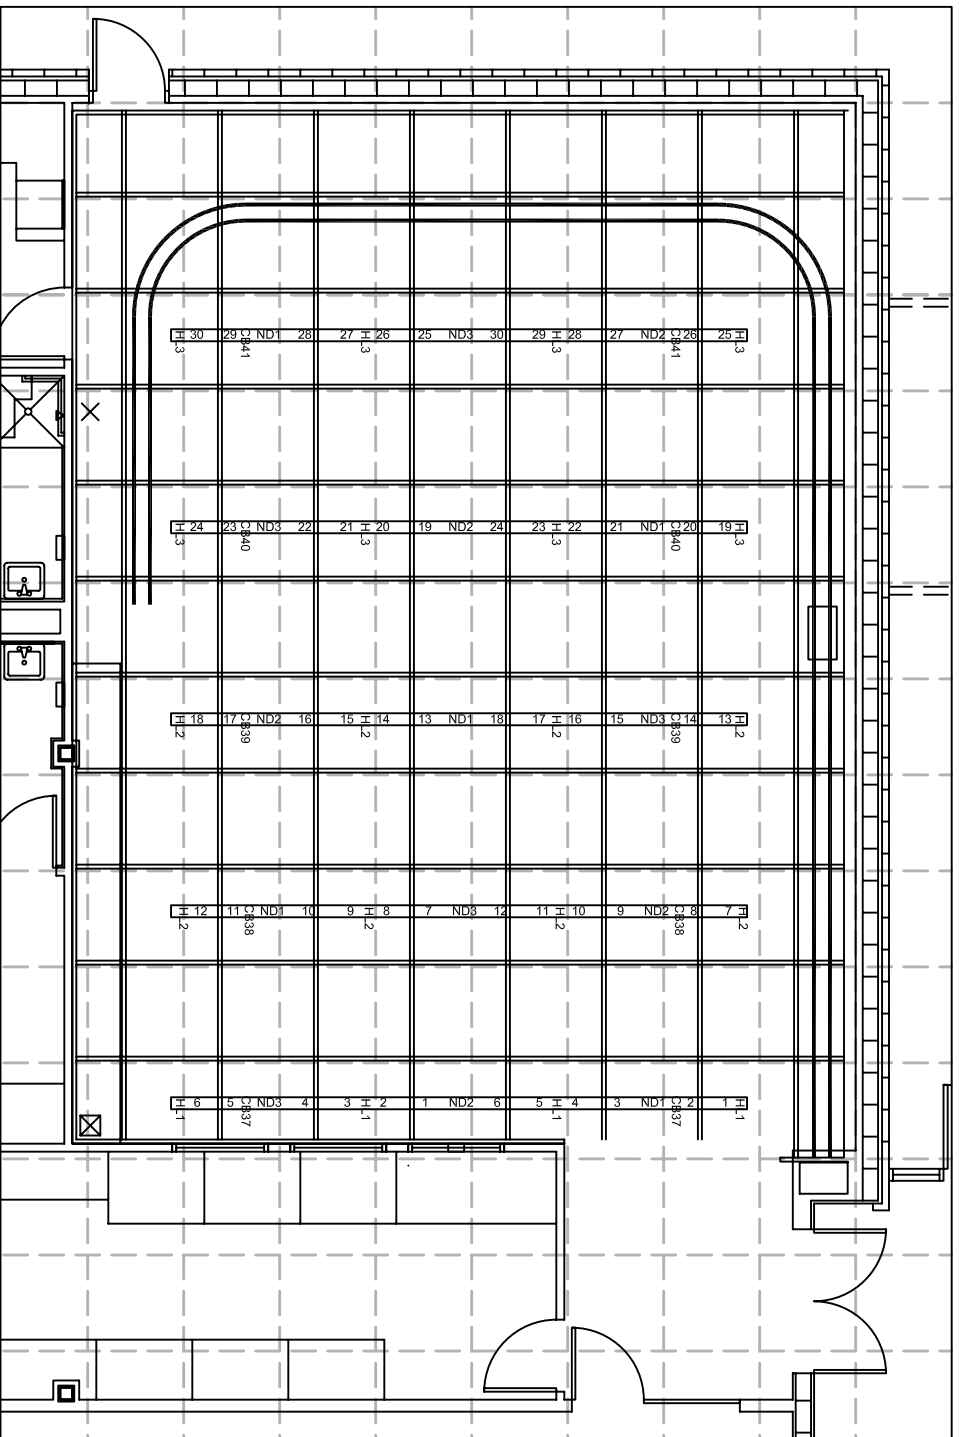

CORVALLIS HIGH SCHOOL  
CORVALLIS, OREGON  
BLACKBOX THEATER - GRID PLAN  
Sheet Size: 8.5" x 11" scale: 1/8" = 1'-0"

NOTES: